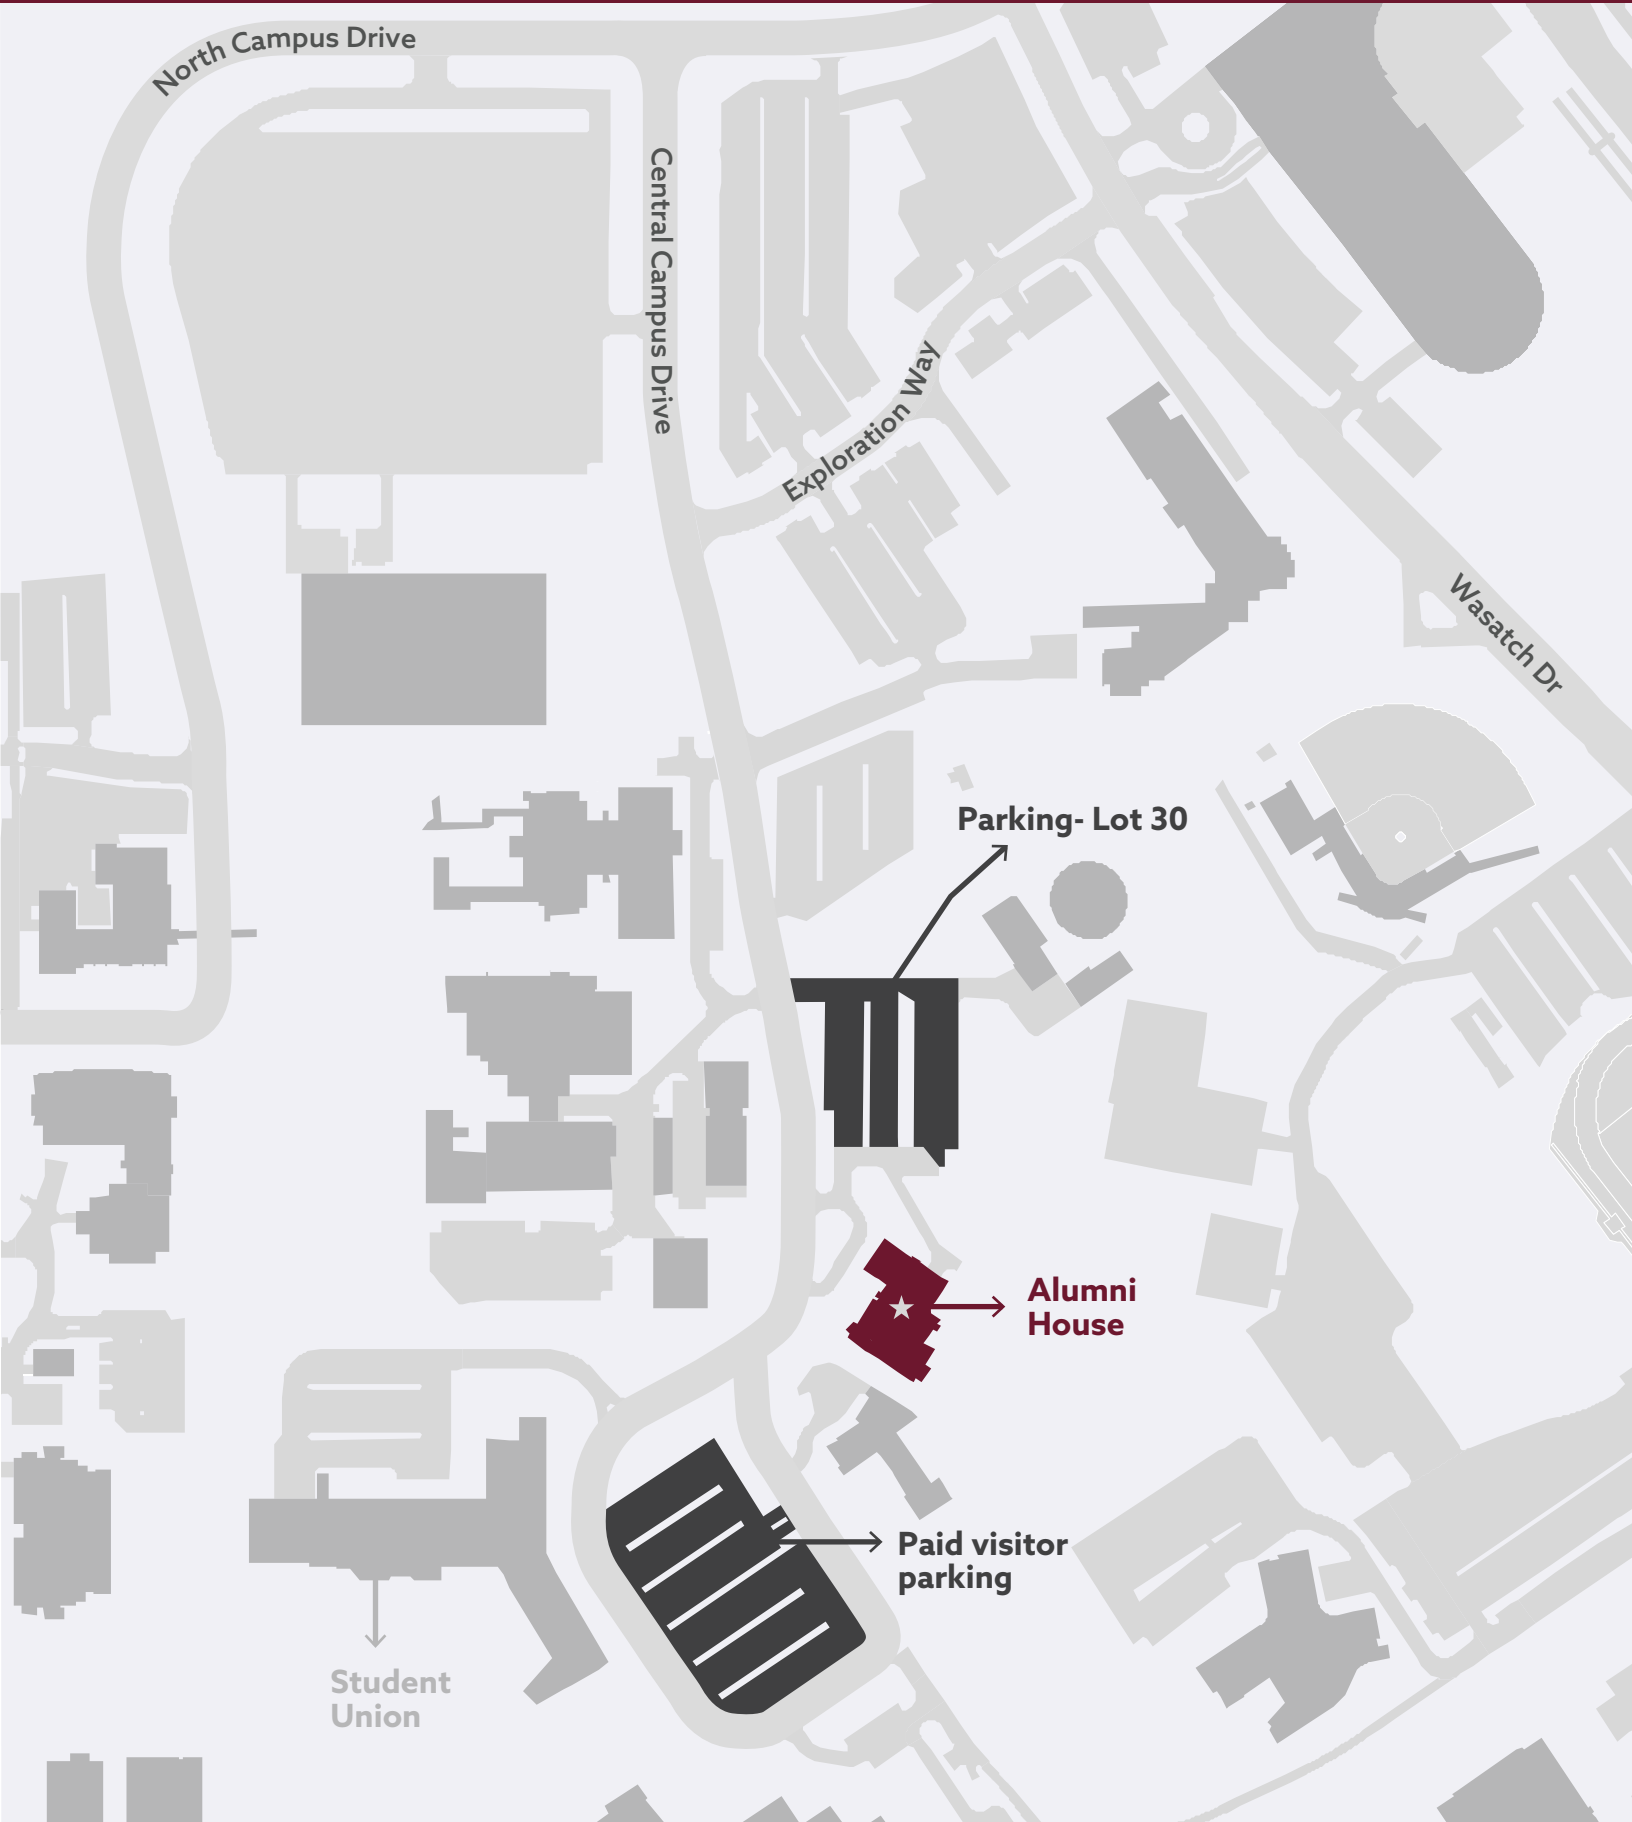

# PARKING MAP

*Cleone Peterson Eccles*  
**ALUMNI HOUSE**

North Campus Drive

Central Campus Drive

Exploration Way

Wasatch Dr

Parking- Lot 30

Alumni House

Paid visitor parking

Student Union